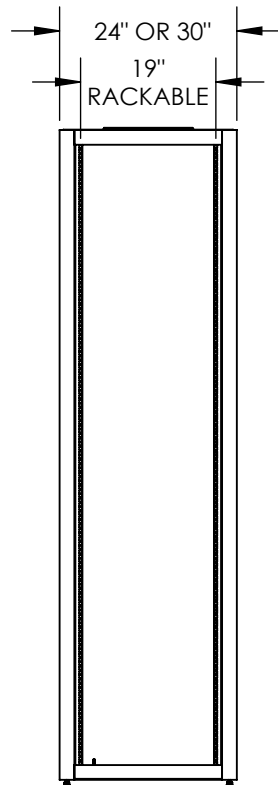

SERIES 22HD CABINET SYSTEM

APPLICATIONS:

DATA CENTERS / EQUIPMENT ROOMS

OFF-SITE INTEGRATION & TRANSPORT OF POPULATED RACKS

MODEL SIZES:

HEIGHT: 78"/42U, 84"/45U, 88"/48U

WIDTH: 24" / 30"

DEPTH: 42" / 48"

KEY FEATURES:

- FULLY WELDED TUBULAR STEEL CONSTRUCTION
- STATIC WEIGHT CAPACITY: 3500 LBS & 3000 LBS ROLLING
- ADJUSTABLE MOUNTING RAILS
- RMU NUMBERED MARKINGS
- RECESSED PDU MOUNTING PROVISIONS
- WELDED FLOOR MOUNTING CHANNEL
- FULL FRONT AIR DAM FOR INCREASED COOLING
- HD LEVELING FEET
- HD CASTERS
- CABINET SHIPS FULLY ASSEMBLED
- CUSTOM CONFIGURATIONS AVAILABLE

TOP VIEW

BOTTOM VIEW

FRONT VIEW

SIDE VIEW

SERIES 22HD CABINET SYSTEM

PART NUMBER CONFIGURATOR:

S22HD88ESO1SOOSB

SERIES 22HD

HEIGHT/U
 78...78"/42U
 84...84"/45U
 88...88"/48U

WIDTH/RAILS

E...24" WD, 19" RACKABLE, CAGE NUT RAILS
 N...30" WD, 19" RACKABLE, CAGE NUT RAILS

DEPTH-FRAME
 Q...42"
 S...48"

FRONT DOOR

B...MESH
 V...VENTED PLEX
 O...NONE