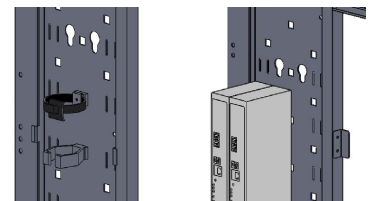

PDU Mounting:

SIGNATURE PRODUCTS, LLC
2500 East Miraloma Way
Anaheim, California 92806

(714) 823-7089
info@signatureproductsllc.com
www.signatureproductsllc.com