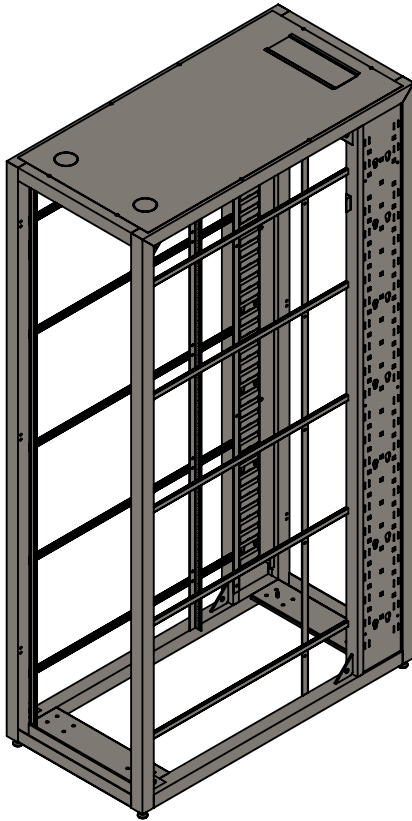

SERIES 22HD CABINET SYSTEM

APPLICATIONS:

DATA CENTERS / EQUIPMENT ROOMS

OFF-SITE INTEGRATION & TRANSPORT OF POPULATED RACKS

MODEL SIZES:

HEIGHT: 78"/42U, 84"/45U, 88"/48U

WIDTH: 24" / 30"

DEPTH: 42" / 48"

KEY FEATURES:

- FULLY WELDED TUBULAR STEEL CONSTRUCTION
- STATIC WEIGHT CAPACITY: 3500 LBS & 3000 LBS ROLLING
- ADJUSTABLE MOUNTING RAILS
- RMU NUMBERED MARKINGS
- RECESSED PDU MOUNTING PROVISIONS
- WELDED FLOOR MOUNTING CHANNEL
- FULL FRONT AIR DAM FOR INCREASED COOLING
- HD LEVELING FEET
- HD CASTERS
- CABINET SHIPS FULLY ASSEMBLED
- CUSTOM CONFIGURATIONS AVAILABLE

TOP VIEW

BOTTOM VIEW

FRONT VIEW

SIDE VIEW

SERIES 22HD CABINET SYSTEM

PART NUMBER CONFIGURATOR:

S22HD88ESO1SOOSB

SERIES 22HD

HEIGHT/U
 78...78"/42U
 84...84"/45U
 88...88"/48U

WIDTH/RAILS

E...24" WD, 19" RACKABLE, CAGE NUT RAILS
 N...30" WD, 19" RACKABLE, CAGE NUT RAILS

DEPTH-FRAME
 Q...42"
 S...48"

FRONT DOOR

B...MESH
 V...VENTED PLEX
 O...NONE