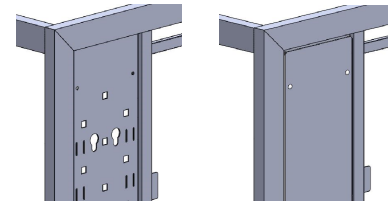

SIDE VIEW

PDU Cover Plate: