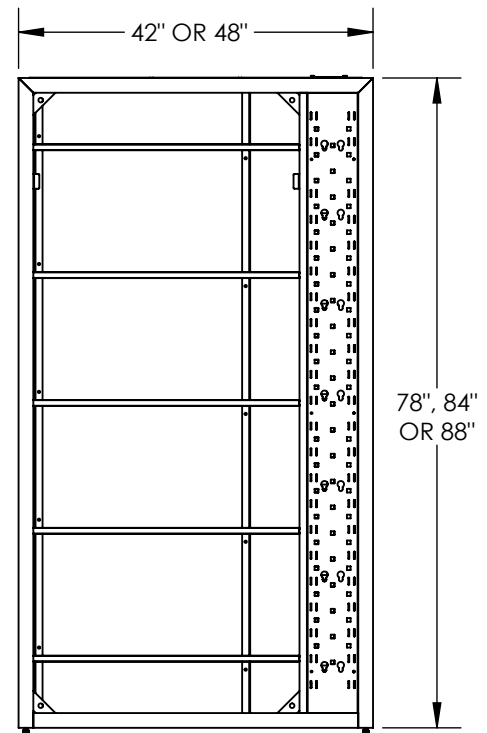

SERIES 22HD CABINET SYSTEM

APPLICATIONS:

DATA CENTERS / EQUIPMENT ROOMS

OFF-SITE INTEGRATION & TRANSPORT OF POPULATED RACKS

MODEL SIZES:

HEIGHT: 78"/42U, 84"/45U, 88"/48U

WIDTH: 24" / 30"

DEPTH: 42" / 48"

KEY FEATURES:

- FULLY WELDED TUBULAR STEEL CONSTRUCTION
- STATIC WEIGHT CAPACITY: 3500 LBS & 3000 LBS ROLLING
- ADJUSTABLE MOUNTING RAILS
- RMU NUMBERED MARKINGS
- RECESSED PDU MOUNTING PROVISIONS
- WELDED FLOOR MOUNTING CHANNEL
- FULL FRONT AIR DAM FOR INCREASED COOLING
- HD LEVELING FEET
- HD CASTERS
- CABINET SHIPS FULLY ASSEMBLED
- CUSTOM CONFIGURATIONS AVAILABLE

TOP VIEW

BOTTOM VIEW

FRONT VIEW

SIDE VIEW

SERIES 22HD CABINET SYSTEM

PART NUMBER CONFIGURATOR:

S22HD88ESO1SOOSB

SERIES 22HD

HEIGHT/U
 78...78"/42U
 84...84"/45U
 88...88"/48U

WIDTH/RAILS

E...24" WD, 19" RACKABLE, CAGE NUT RAILS
 N...30" WD, 19" RACKABLE, CAGE NUT RAILS

DEPTH-FRAME
 Q...42"
 S...48"

FRONT DOOR

B...MESH
 V...VENTED PLEX
 O...NONE