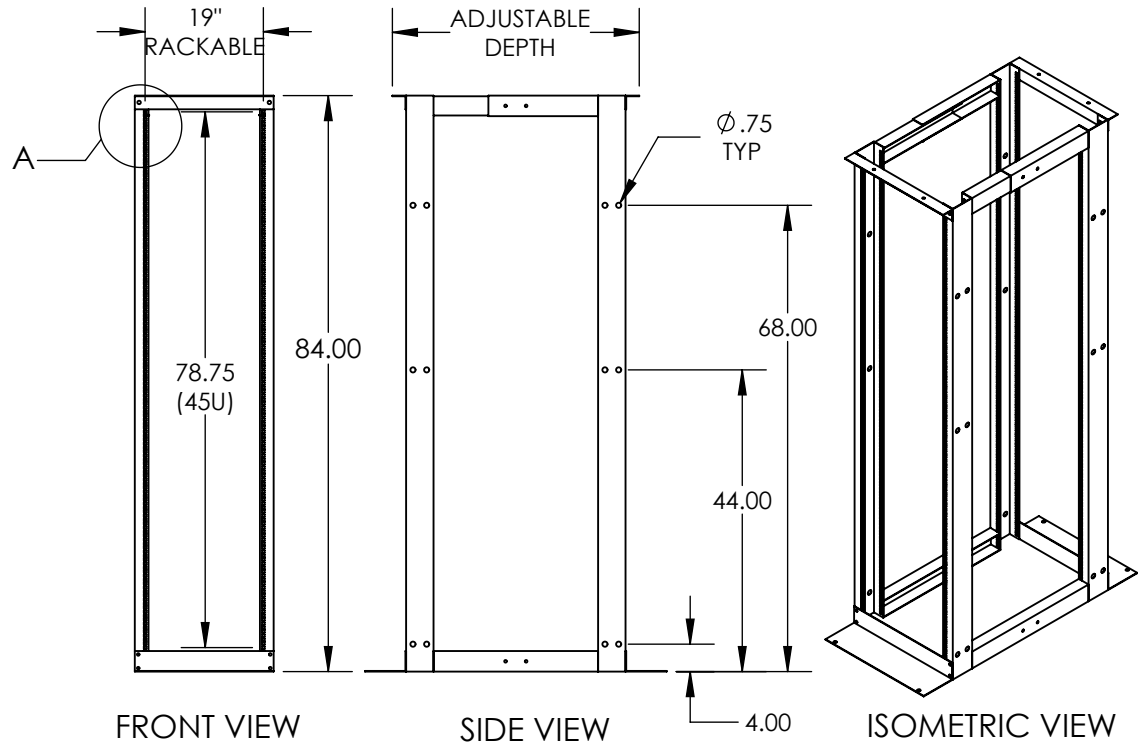

QUAD (4-POST) RACK: 84"H X 20.25"W X 24-32" D

PART NO: SRQPT3842432CN-FBK

MOUNTING RAILS: 45U

45RMU, C-CHANNEL UPRIGHTS
 CAGE NUT
 19" RACKABLE W/EIA SPACING
 RMU MARKINGS TOP TO BOTTOM

DETAIL A

TOP VIEW

BOTTOM VIEW

DIMENSIONS:

HEIGHT: 84.00"
 WIDTH: 20.25"
 DEPTH: 24.00" TO 32.00"
 OVERALL: 48.00"

MOUNTING RAILS:

45 RMU, C-CHANNEL
 CAGE NUT RAILS
 EIA SPACING, 5/8 X 5/8 X 1/2
 19" RACKABLE

WT CAPACITY:

2,000 LBS.

CLASSIFICATION:

19" EIA-310-D COMPLIANT

PROPRIETARY AND CONFIDENTIAL
 THE INFORMATION CONTAINED IN THIS
 DRAWING IS THE SOLE PROPERTY OF
 SIGNATURE PRODUCTS. ANY
 REPRODUCTION IN PART OR AS A WHOLE
 WITHOUT THE WRITTEN PERMISSION OF
 SIGNATURE PRODUCTS IS PROHIBITED.
 DIMENSIONS ARE IN INCHES

TITLE:
 QUAD (4-POST) RACK
 84.00"H X 20.25"W X
 24.00" TO 32.00" D
 W/ CAGE-NUT RAILS

SIZE	DWG. NO.	REV
A	SRQPT3842432ECN-FBK	-