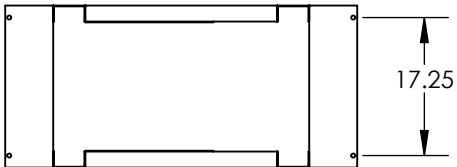

QUAD (4-POST) RACK: 84"H X 20.25"W X 24-32" D

PART NO: SRQPT3842432CN-FBK

MOUNTING RAILS: 45U

45RMU, C-CHANNEL UPRIGHTS
 CAGE NUT
 19" RACKABLE W/EIA SPACING
 RMU MARKINGS TOP TO BOTTOM

DETAIL A

TOP VIEW

BOTTOM VIEW

DIMENSIONS:

HEIGHT: 84.00"
 WIDTH: 20.25"
 DEPTH: 24.00" TO 32.00"
 OVERALL: 48.00"

MOUNTING RAILS:

45 RMU, C-CHANNEL
 CAGE NUT RAILS
 EIA SPACING, 5/8 X 5/8 X 1/2
 19" RACKABLE

WT CAPACITY:

2,000 LBS.

CLASSIFICATION:

19" EIA-310-D COMPLIANT

PROPRIETARY AND CONFIDENTIAL
 THE INFORMATION CONTAINED IN THIS
 DRAWING IS THE SOLE PROPERTY OF
 SIGNATURE PRODUCTS. ANY
 REPRODUCTION IN PART OR AS A WHOLE
 WITHOUT THE WRITTEN PERMISSION OF
 SIGNATURE PRODUCTS IS PROHIBITED.
 DIMENSIONS ARE IN INCHES

TITLE:
 QUAD (4-POST) RACK
 84.00"H X 20.25"W X
 24.00" TO 32.00" D
 W/ CAGE-NUT RAILS

SIZE	DWG. NO.	REV
A	SRQPT3842432ECN-FBK	-