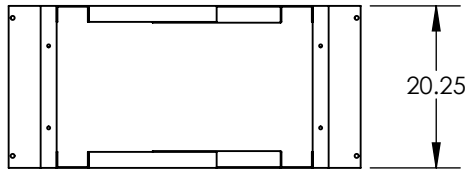

QUAD (4-POST) RACK: 84"H X 20.25"W X 24-32" D

PART NO: SRQPT3842432CN-FBK

MOUNTING RAILS: 45U

45RMU, C-CHANNEL UPRIGHTS
 CAGE NUT
 19" RACKABLE W/EIA SPACING
 RMU MARKINGS TOP TO BOTTOM

DETAIL A

TOP VIEW

BOTTOM VIEW

DIMENSIONS:

HEIGHT: 84.00"
 WIDTH: 20.25"
 DEPTH: 24.00" TO 32.00"
 OVERALL: 48.00"

MOUNTING RAILS:

45 RMU, C-CHANNEL
 CAGE NUT RAILS
 EIA SPACING, 5/8 X 5/8 X 1/2
 19" RACKABLE

WT CAPACITY:

2,000 LBS.

CLASSIFICATION:

19" EIA-310-D COMPLIANT

PROPRIETARY AND CONFIDENTIAL
 THE INFORMATION CONTAINED IN THIS
 DRAWING IS THE SOLE PROPERTY OF
 SIGNATURE PRODUCTS. ANY
 REPRODUCTION IN PART OR AS A WHOLE
 WITHOUT THE WRITTEN PERMISSION OF
 SIGNATURE PRODUCTS IS PROHIBITED.
 DIMENSIONS ARE IN INCHES

TITLE:
 QUAD (4-POST) RACK
 84.00"H X 20.25"W X
 24.00" TO 32.00" D
 W/ CAGE-NUT RAILS

SIZE	DWG. NO.	REV
A	SRQPT3842432ECN-FBK	-