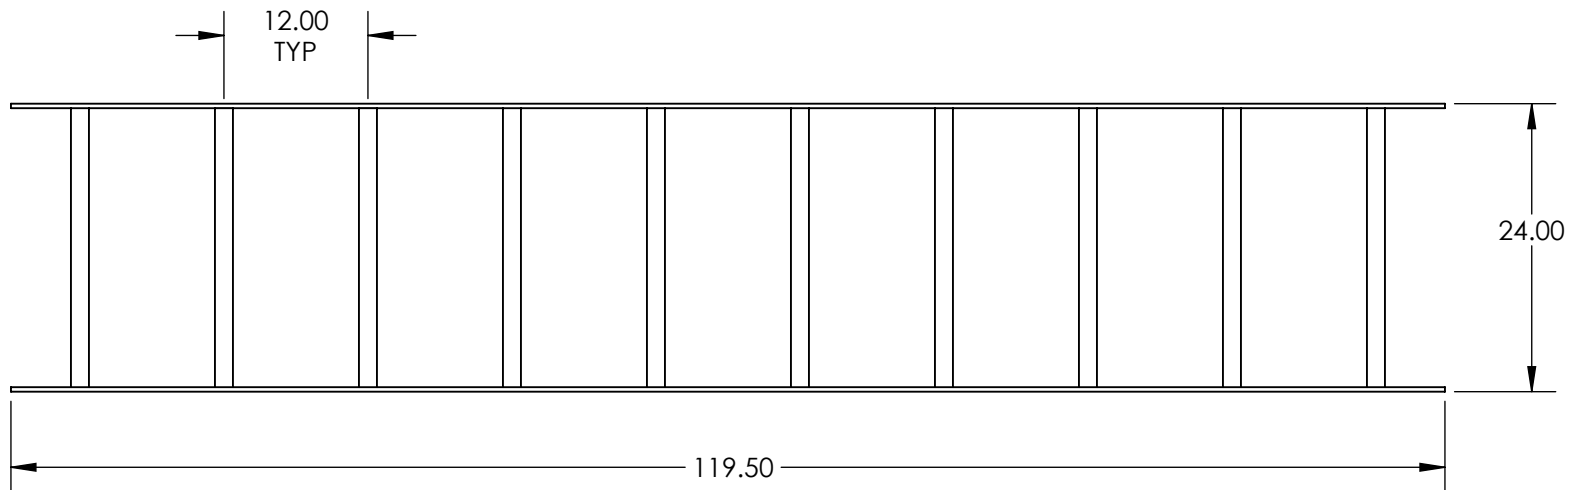

STANDARD RUNWAY
ISOMETRIC SECTION VIEW

SPA
Signature PRODUCTS LLC.
Product of America

PROPRIETARY AND CONFIDENTIAL
THE INFORMATION CONTAINED IN THIS
DRAWING IS THE SOLE PROPERTY OF
SIGNATURE PRODUCTS. ANY
REPRODUCTION IN PART OR AS A WHOLE
WITHOUT THE WRITTEN PERMISSION OF
SIGNATURE PRODUCTS IS PROHIBITED.

TITLE: CABLE RUNWAY 24" W X 119.5" L, Black		
SIZE A	DWG. NO. SLR2410-FBK	REV -
		SHEET 1 OF 1