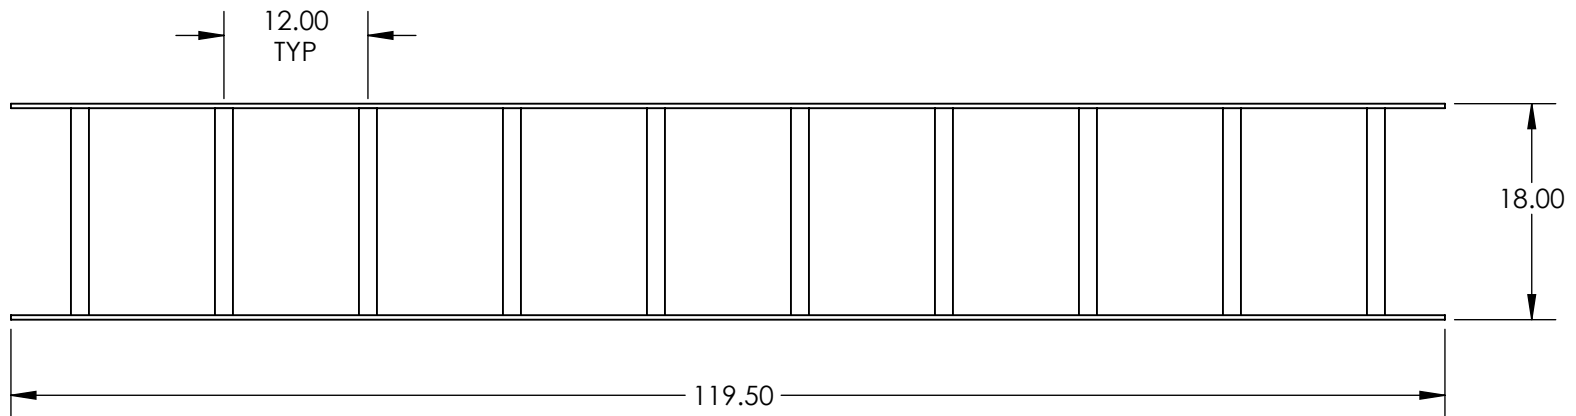

STANDARD RUNWAY
ISOMETRIC SECTION VIEW

PROPRIETARY AND CONFIDENTIAL
THE INFORMATION CONTAINED IN THIS
DRAWING IS THE SOLE PROPERTY OF
SIGNATURE PRODUCTS. ANY
REPRODUCTION IN PART OR AS A WHOLE
WITHOUT THE WRITTEN PERMISSION OF
SIGNATURE PRODUCTS IS PROHIBITED.

TITLE:		CABLE RUNWAY 18" W X 119.5" L, Black	
SIZE	DWG. NO.	REV	
A	SLR1810-FBK	-	
		SHEET 1 OF 1	