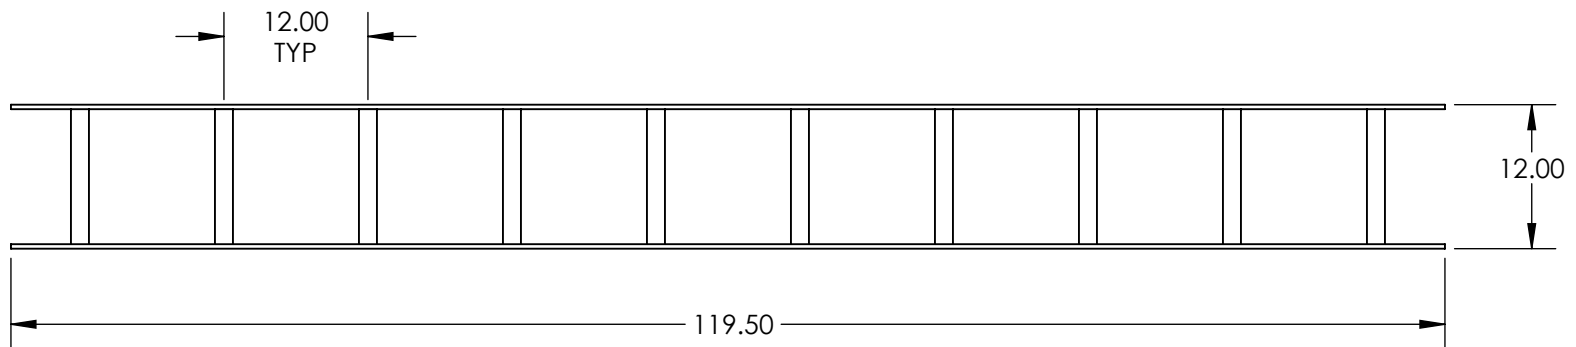

STANDARD RUNWAY
ISOMETRIC SECTION VIEW

PROPRIETARY AND CONFIDENTIAL
THE INFORMATION CONTAINED IN THIS
DRAWING IS THE SOLE PROPERTY OF
SIGNATURE PRODUCTS. ANY
REPRODUCTION IN PART OR AS A WHOLE
WITHOUT THE WRITTEN PERMISSION OF
SIGNATURE PRODUCTS IS PROHIBITED.

TITLE:		CABLE RUNWAY 12" W X 119.5" L, Black	
SIZE	DWG. NO.	REV	
A	SLR1210-FBK	-	
		SHEET 1 OF 1	